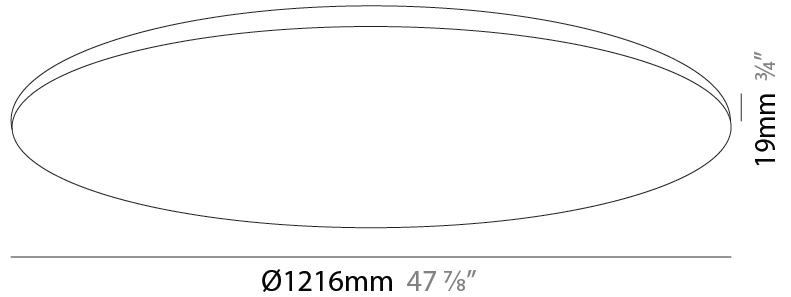

PROJECT	_____
TYPE	_____
SPECIFIER	_____
QUANTITY	_____
DATE	_____

INFINITE ROUND RECESSED

A56181- _____ - _____
base number   Color   Finish
                         Temperature   Options

1. To build a product code in our configurator select the specify button on the base model # product page
2. To build a manual product code on this datasheet choose from the options listed below in blue font and add the suffix to the base model #

GENERAL

Series: Infinite Round
Partner: Ivela
Division: Architectural
Installation: Recessed
Product Type: Panels
Mounting Location: Ceiling
Light Distribution: Direct

PHYSICAL

Shape: Round
Diameter (mm): 1216
Diameter (in): 47 ⁷/₈
Height (mm): 19
Height (in): 3/4
Diffuser: PMMA - Opal
[Fixture Finish: WHI / BLK / GLD](#)
Fixture Material: Aluminum

ELECTRICAL

Lamp Type: LED
Input Wattage (W): 76
Dimming: Tri-Mode (Non-Dimming and Phase Dimming (120Vac only) and 0-10V Dimming)
Driver Included: No
Driver Location: Remote
Driver Type: Constant Voltage - Universal
Driver Class: Class 2
Housing: ENCP 5 (ERP) ENCP 8 (SC Power)
Input Voltage (V): 120 - 277
Output Voltage (V): 24

LED

[Color Temperature (°K): 2700 / 3000 / 3500 / 4000](#)
Max. Delivered Lumen (lm): 4560 / 4750 / 4891 / 5035
Nominal Lumen (lm): 9120 / 9500 / 9783 / 10070
CRI: >93 CRI
Lamp Life (hrs): 50000

OPTICAL

RATINGS AND CERTIFICATIONS

Certified By: CSA Certified to UL and CSA Standards
IP rating: IP20